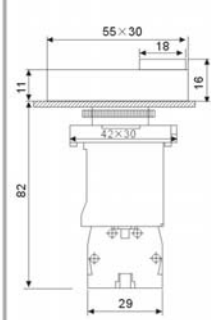

帶燈按鈕
Even button
with lamp
直接式
Directness

220V-240V

- ☐ LA139M-EW3161 常開 NO
- ☒ LA139M-EW3361 常開 NO
- ☒ LA139M-EW3462 常閉 NC
- ☒ LA139M-EW3561 常開 NO
- ☒ LA139M-EW3661 常開 NO

帶燈按鈕
Even button
with lamp
電阻式
Resistance

220V-240V

- ☐ LA139M-EW3171 常開 NO
- ☒ LA139M-EW3371 常開 NO
- ☒ LA139M-EW3472 常閉 NC
- ☒ LA139M-EW3571 常開 NO
- ☒ LA139M-EW3671 常開 NO

指示燈
Indicator light
變壓器式
Transformer

- ☐ LA139M-EV41 220V/50Hz
- ☒ LA139M-EV43 220V/50Hz
- ☒ LA139M-EV44 220V/50Hz
- ☒ LA139M-EV45 220V/50Hz
- ☒ LA139M-EV46 220V/50Hz
- ☒ LA139M-EV53 380V/50Hz
- ☒ LA139M-EV54 380V/50Hz
- ☒ LA139M-EV55 380V/50Hz

帶燈按鈕
Even button
with lamp
變壓器式
Transformer

- ☐ LA139M-EW3141 220V 常開 NO
- ☒ LA139M-EW3341 220V 常開 NO
- ☒ LA139M-EW3442 220V 常閉 NC
- ☒ LA139M-EW3541 220V 常開 NO
- ☐ LA139M-EW3151 380V 常開 NO
- ☒ LA139M-EW3351 380V 常開 NO
- ☒ LA139M-EW3452 380V 常閉 NC
- ☒ LA139M-EW3551 380V 常開 NO

帶燈雙頭鈕
Double end button
with lamp
變壓器式
Transformer

- ☒ LA139M-EW8345 常開+常閉 NO+NC
- ☒ LA139M-EW8445 常開+常閉 NO+NC