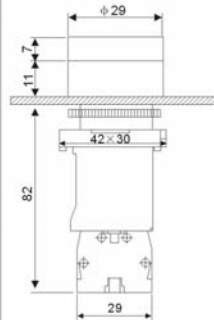

帶燈雙頭鈕
Double end button
with lamp
變壓器式
Transformer

- ☒ LA139M-EW8345 常開+常閉 NO+NC
- ☒ LA139M-EW8445 常開+常閉 NO+NC