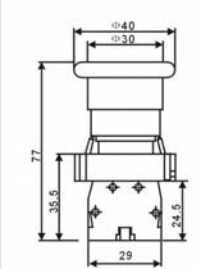

蘑菇頭鑰匙鎖
Mushroom
rotation auto-reset
emergency button
with key

- LA139M-BS142
  φ 40 常閉 NC
- LA139M-BS8445
  常開+常閉NO+NC
  φ 40