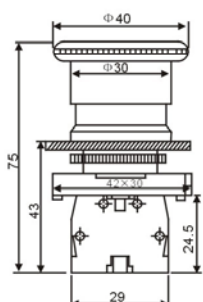

蘑菇頭推拉式
Push and pull
type emergency
button

- LA139M-ET42
  φ 40 常閉 NC
- LA139M-ET845
  常開+常閉NO+NC
  φ 40