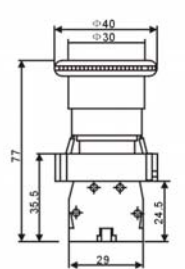

蘑菇頭推拉式
Push and pull
type emergency
button

- LA139M-BT42
  φ 40 常閉 NC
- LA139M-BT845
  常開+常閉NO+NC
  φ 40