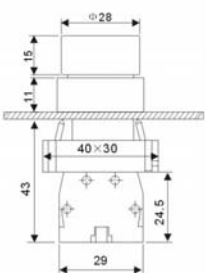

長柄旋鈕
Long handle knob

- LA139M-BJ21
  常開 NO
  二位鎖定 2-position locked
- LA139M-BJ25
  常開+常閉 NO+NC
  二位鎖定 2-position locked
- LA139M-BJ33
  2常開 NO+NO
  三位鎖定 3-position locked
- LA139M-BJ41
  常開 NO
  二位復位 2-position reset
- LA139M-BJ45
  常開 NO
  二位復位 2-position reset
- LA139M-BJ53
  2常開 NO+NO
  三位復位 3-position reset