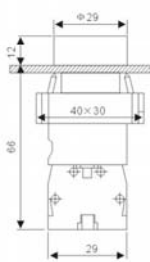

指示燈
Indicator light
變壓器式
Transformer

- ☐ LA139M-BV41
  220V/50Hz
- ☒ LA139M-BV43
  220V/50Hz
- ☒ LA139M-BV44
  220V/50Hz
- ☒ LA139M-BV45
  220V/50Hz
- ☒ LA139M-BV46
  220V/50Hz
- ☒ LA139M-BV53
  380V/50Hz
- ☒ LA139M-BV54
  380V/50Hz
- ☒ LA139M-BV55
  380V/50Hz