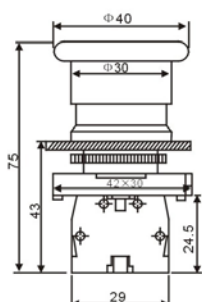

蘑菇頭鑰匙鎖
Mushroom
rotation auto-reset
emergency button
with key

- LA139M-ES142
  φ 40 常閉 NC
- LA139M-ES8445
  常開+常閉NO+NC
  φ 40