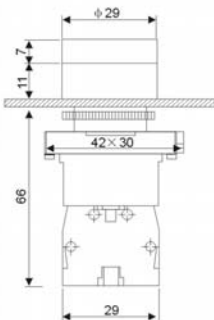

指示燈
Indicator light
變壓器式
Transformer

- ☐ LA139M-EV41 220V/50Hz
- ☒ LA139M-EV43 220V/50Hz
- ☒ LA139M-EV44 220V/50Hz
- ☒ LA139M-EV45 220V/50Hz
- ☒ LA139M-EV46 220V/50Hz
- ☒ LA139M-EV53 380V/50Hz
- ☒ LA139M-EV54 380V/50Hz
- ☒ LA139M-EV55 380V/50Hz