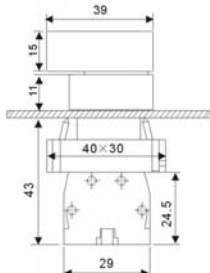

鑰匙鈕
Key button

- LA139M-BG21
  常開 NO
  二位鎖定 2-position locked
- LA139M-BG25
  常開+常閉 NO+NC
  二位鎖定 2-position locked
- LA139M-BG03
  2常開 NO+NO
  三位鎖定 3-position locked
- LA139M-BG33
  2常開 NO+NO
  三位鎖定 3-position locked
- LA139M-BG41
  常開+常閉 NO+NC
  二位復位 2-position reset
- LA139M-BG45
  常開+常閉 NO+NC
  二位復位 2-position reset
- LA139M-BG53
  2常開 NO+NO
  三位復位 3-position reset

*注: 表示鑰匙拔出位置
Key position removal