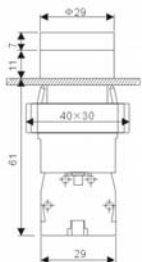

蘑菇頭鑰匙鎖
Mushroom
rotation auto-reset
emergency button
with key

- LA139M-BS142
φ 40 常閉 NC
- LA139M-BS8445
常開+常閉NO+NC
φ 40

帶燈按鈕
Even button
with lamp
直接式
Directness

220V-240V

- LA139M-BW3161
常開 NO
- LA139M-BW3361
常開 NO
- LA139M-BW3462
常閉 NC
- LA139M-BW3561
常開 NO
- LA139M-BW3661
常開 NO