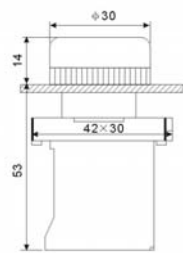

帶燈按鈕
Even button
with lamp
電阻式
Resistance

220V-240V

- LA139M-EW3171 常開 NO
- LA139M-EW3371 常開 NO
- LA139M-EW3472 常閉 NC
- LA139M-EW3571 常開 NO
- LA139M-EW3671 常開 NO

指示燈
Indicator light
變壓器式
Transformer

- LA139M-EV41 220V/50Hz
- LA139M-EV43 220V/50Hz
- LA139M-EV44 220V/50Hz
- LA139M-EV45 220V/50Hz
- LA139M-EV46 220V/50Hz
- LA139M-EV53 380V/50Hz
- LA139M-EV54 380V/50Hz
- LA139M-EV55 380V/50Hz