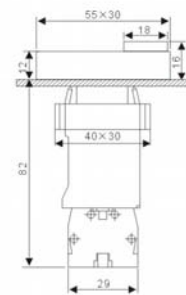

帶燈按鈕
Even button
with lamp
直接式
Directness

220V-240V

- ☐ LA139M-BW3161
  常開 NO
- ☒ LA139M-BW3361
  常開 NO
- ☒ LA139M-BW3462
  常閉 NC
- ☒ LA139M-BW3561
  常開 NO
- ☒ LA139M-BW3661
  常開 NO

帶燈按鈕
Even button
with lamp
電阻式
Resistance

220V-240V

- ☐ LA139M-BW3171
  常開 NO
- ☒ LA139M-BW3371
  常開 NO
- ☒ LA139M-BW3472
  常閉 NC
- ☒ LA139M-BW3571
  常開 NO
- ☒ LA139M-BW3671
  常開 NO

指示燈
Indicator light
變壓器式
Transformer

- ☐ LA139M-BV41
  220V/50Hz
- ☒ LA139M-BV43
  220V/50Hz
- ☒ LA139M-BV44
  220V/50Hz
- ☒ LA139M-BV45
  220V/50Hz
- ☒ LA139M-BV46
  220V/50Hz
- ☒ LA139M-BV53
  380V/50Hz
- ☒ LA139M-BV54
  380V/50Hz
- ☒ LA139M-BV55
  380V/50Hz

帶燈按鈕
Even button
with lamp
變壓器式
Transformer

- ☐ LA139M-BW3141
  220V 常開 NO
- ☒ LA139M-BW3341
  220V 常開 NO
- ☒ LA139M-BW3442
  220V 常閉 NC
- ☒ LA139M-BW3541
  220V 常開 NO
- ☐ LA139M-BW3151
  380V 常開 NO
- ☒ LA139M-BW3351
  380V 常開 NO
- ☒ LA139M-BW3452
  380V 常閉 NC
- ☒ LA139M-BW3551
  380V 常開 NO

帶燈雙頭鈕
Double end button
with lamp
變壓器式
Transformer

- ☒ LA139M-BW8345
  常開+常閉 NO+NC
- ☒ LA139M-BW8445
  常開+常閉 NO+NC