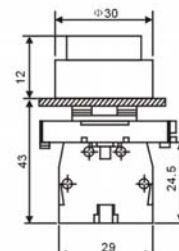

帶標記的高鈕
Protruding button
spring return
With symbol logo

1. LA139M-EL3311 常開 NO
   - LA139M-EL3361 常開 NO
   - LA139M-EL3341 常開 NO
   - LA139M-EL3341 常開 NO
   - LA139M-EL4322 常閉 NC
   - ○
   - LA139M-EL4342 常閉 NC
2. Stop