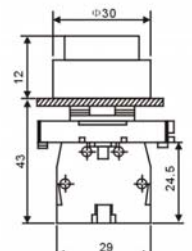

- LA139M-EA11 常開 NO
- LA139M-EA21 常開 NO
- LA139M-EA31 常開 NO
- LA139M-EA42 常閉 NC
- LA139M-EA51 常開 NO
- LA139M-EA61 常開 NO
- LA139M-EA25 常開+常閉 NO+NC
- LA139M-EA35 常開+常閉 NO+NC
- LA139M-EA45 常開+常閉 NO+NC

帶標記的平鈕
Even button
spring return
With symbol logo

1. LA139M-EA3311 常開 NO
   - LA139M-EA3361 常開 NO
   - LA139M-EA3341 常開 NO
   - LA139M-EA3351 常開 NO
   - LA139M-EA4322 常閉 NC
   - ○
   - LA139M-EA4342 常閉 NC
   - LA139M-EA5331 常開 NO
   - LA139M-EA5321 常開 NO
2. Stop
3. Start
4. Start

帶防護罩鈕
Button with
protective cover
防護等級IP65
Degree of
protection IP 65

- LA139M-EP11 常開 NO
- LA139M-EP21 常開 NO
- LA139M-EP31 常開 NO
- LA139M-EP42 常閉 NC
- LA139M-EP51 常開 NO
- LA139M-EP61 常開 NO

高鈕
Protruding
button

- LA139M-EL21 常開 NO
- LA139M-EL31 常閉 NC
- LA139M-EL42 常開 NO
- LA139M-EL51 常開 NO
- LA139M-EL61 常開 NO

帶標記的高鈕
Protruding button
spring return
With symbol logo

1. LA139M-EL3311 常開 NO
   - LA139M-EL3361 常開 NO
   - LA139M-EL3341 常開 NO
   - LA139M-EL3341 常開 NO
   - LA139M-EL4322 常閉 NC
   - ○
   - LA139M-EL4342 常閉 NC
2. Stop