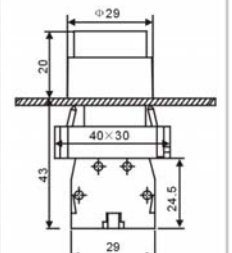

- LA139M-BA11 常開 NO
- LA139M-BA21 常開 NO
- LA139M-BA31 常開 NO
- LA139M-BA42 常閉 NC
- LA139M-BA51 常開 NO
- LA139M-BA61 常開 NO
- LA139M-BA25 常開+常閉NO+NC
- LA139M-BA35 常開+常閉NO+NC
- LA139M-BA45 常開+常閉NO+NC

- LA139M-BA3311 常開 NO
- LA139M-BA3361 常開 NO
- LA139M-BA3341 常開 NO
- LA139M-BA3351 常開 NO
- LA139M-BA4322 常閉 NC
- Stop
- LA139M-BA5331 常開 NO
- LA139M-BA5321 常開 NO

- LA139M-BP11 常開 NO
- LA139M-BP21 常開 NO
- LA139M-BP31 常開 NO
- LA139M-BP42 常閉 NC
- LA139M-BP51 常開 NO
- LA139M-BP61 常開 NO

- LA139M-BL21 常開 NO
- LA139M-BL31 常閉 NC
- LA139M-BL42 常開 NO
- LA139M-BL51 常開 NO
- LA139M-BL61 常開 NO

帶標記的高鈕
Protruding button
spring return
With symbol logo

- LA139M-BL3311 常開 NO
- LA139M-BL3361 常開 NO
- LA139M-BL3341 常開 NO
- LA139M-BL3341 常開 NO
- LA139M-BL4322 常閉 NC
- Stop
- LA139M-BL4342 常閉 NC