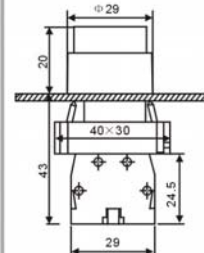

帶標記的高鈕
Protruding button
spring return
With symbol logo

- LA139M-BL3311 常開 NO
- LA139M-BL3361 常開 NO
- LA139M-BL3341 常開 NO
- LA139M-BL3341 常開 NO
- LA139M-BL4322 常閉 NC
- Stop
- LA139M-BL4342 常閉 NC