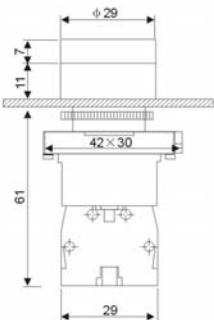

蘑菇頭鑰匙鎖
Mushroom
rotation auto-reset
emergency button
with key

- LA139M-ES142
φ 40 常閉 NC
- LA139M-ES8445
常開+常閉NO+NC
φ 40

帶燈按鈕
Even button
with lamp
直接式
Directness

220V-240V

- LA139M-EW3161 常開 NO
- LA139M-EW3361 常開 NO
- LA139M-EW3462 常閉 NC
- LA139M-EW3561 常開 NO
- LA139M-EW3661 常開 NO