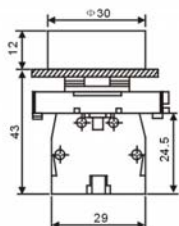

帶防護罩鈕
Button with
protective cover
防護等級IP65
Degree of
protection IP 65

- LA139M-EP11 常開 NO
- LA139M-EP21 常開 NO
- LA139M-EP31 常開 NO
- LA139M-EP42 常閉 NC
- LA139M-EP51 常開 NO
- LA139M-EP61 常開 NO