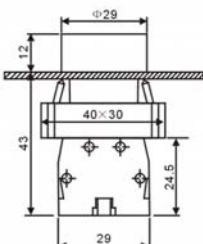

帶防護罩鈕
Button with
protective cover
防護等級IP65
Degree of
protection IP 65

- LA139M-BP11 常開 NO
- LA139M-BP21 常開 NO
- LA139M-BP31 常開 NO
- LA139M-BP42 常閉 NC
- LA139M-BP51 常開 NO
- LA139M-BP61 常開 NO