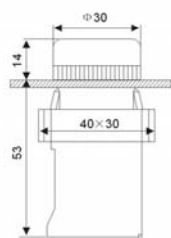

帶燈按鈕
Even button
with lamp
電阻式
Resistance

220V-240V

- LA139M-BW3171
常開 NO
- LA139M-BW3371
常開 NO
- LA139M-BW3472
常閉 NC
- LA139M-BW3571
常開 NO
- LA139M-BW3671
常開 NO

指示燈
Indicator light
變壓器式
Transformer

- LA139M-BV41
220V/50Hz
- LA139M-BV43
220V/50Hz
- LA139M-BV44
220V/50Hz
- LA139M-BV45
220V/50Hz
- LA139M-BV46
220V/50Hz
- LA139M-BV53
380V/50Hz
- LA139M-BV54
380V/50Hz
- LA139M-BV55
380V/50Hz