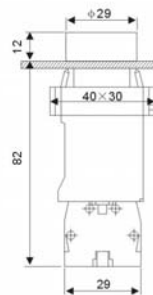

帶燈雙頭鈕
Double end button
with lamp
變壓器式
Transformer

- ☒ LA139M-BW8345
  常開+常閉 NO+NC
- ☒ LA139M-BW8445
  常開+常閉 NO+NC