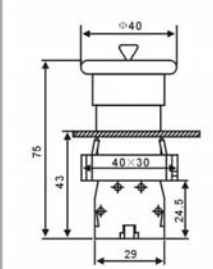

指示燈
Indicator light
130V
220/240V
50/60Hz

- LA139M-BV61
  直接式 Directness
- LA139M-BV63
  直接式 Directness
- LA139M-BV64
  直接式 Directness
- LA139M-BV65
  直接式 Directness
- LA139M-BV66
  直接式 Directness
- LA139M-BV71
  電阻式 Resistance
- LA139M-BV73
  電阻式 Resistance
- LA139M-BV74
  6-380V
  電阻式 Resistance
- LA139M-BV75
  220V
  電阻式 Resistance
- LA139M-BV76
  電阻式 Resistance

蘑菇頭自復
Mushroom button
spring return

- LA139M-BC21
  φ 40 常開 NO
- LA139M-BC31
  φ 40 常開 NO
- LA139M-BC42
  φ 40 常閉 NC
- LA139M-BC51
  φ 40 常開 NO
- LA139M-BR21
  φ 60 常開 NO
- LA139M-BR31
  φ 60 常開 NO
- LA139M-BR42
  φ 60 常閉 NC
- LA139M-BR51
  φ 60 常開 NO

蘑菇頭自鎖
Mushroom
rotation auto-reset
emergency button

- LA139M-BS442
  φ 30 常閉 NC
- LA139M-BS542
  φ 40 常閉 NC
- LA139M-BS642
  φ 60 常閉 NC

蘑菇頭推拉式
Push and pull
type emergency
button

- LA139M-BT42
  φ 40 常閉 NC
- LA139M-BT845
  常開+常閉NO+NC
  φ 40

蘑菇頭鑰匙鎖
Mushroom
rotation auto-reset
emergency button
with key

- LA139M-BS142
  φ 40 常閉 NC
- LA139M-BS8445
  常開+常閉NO+NC
  φ 40